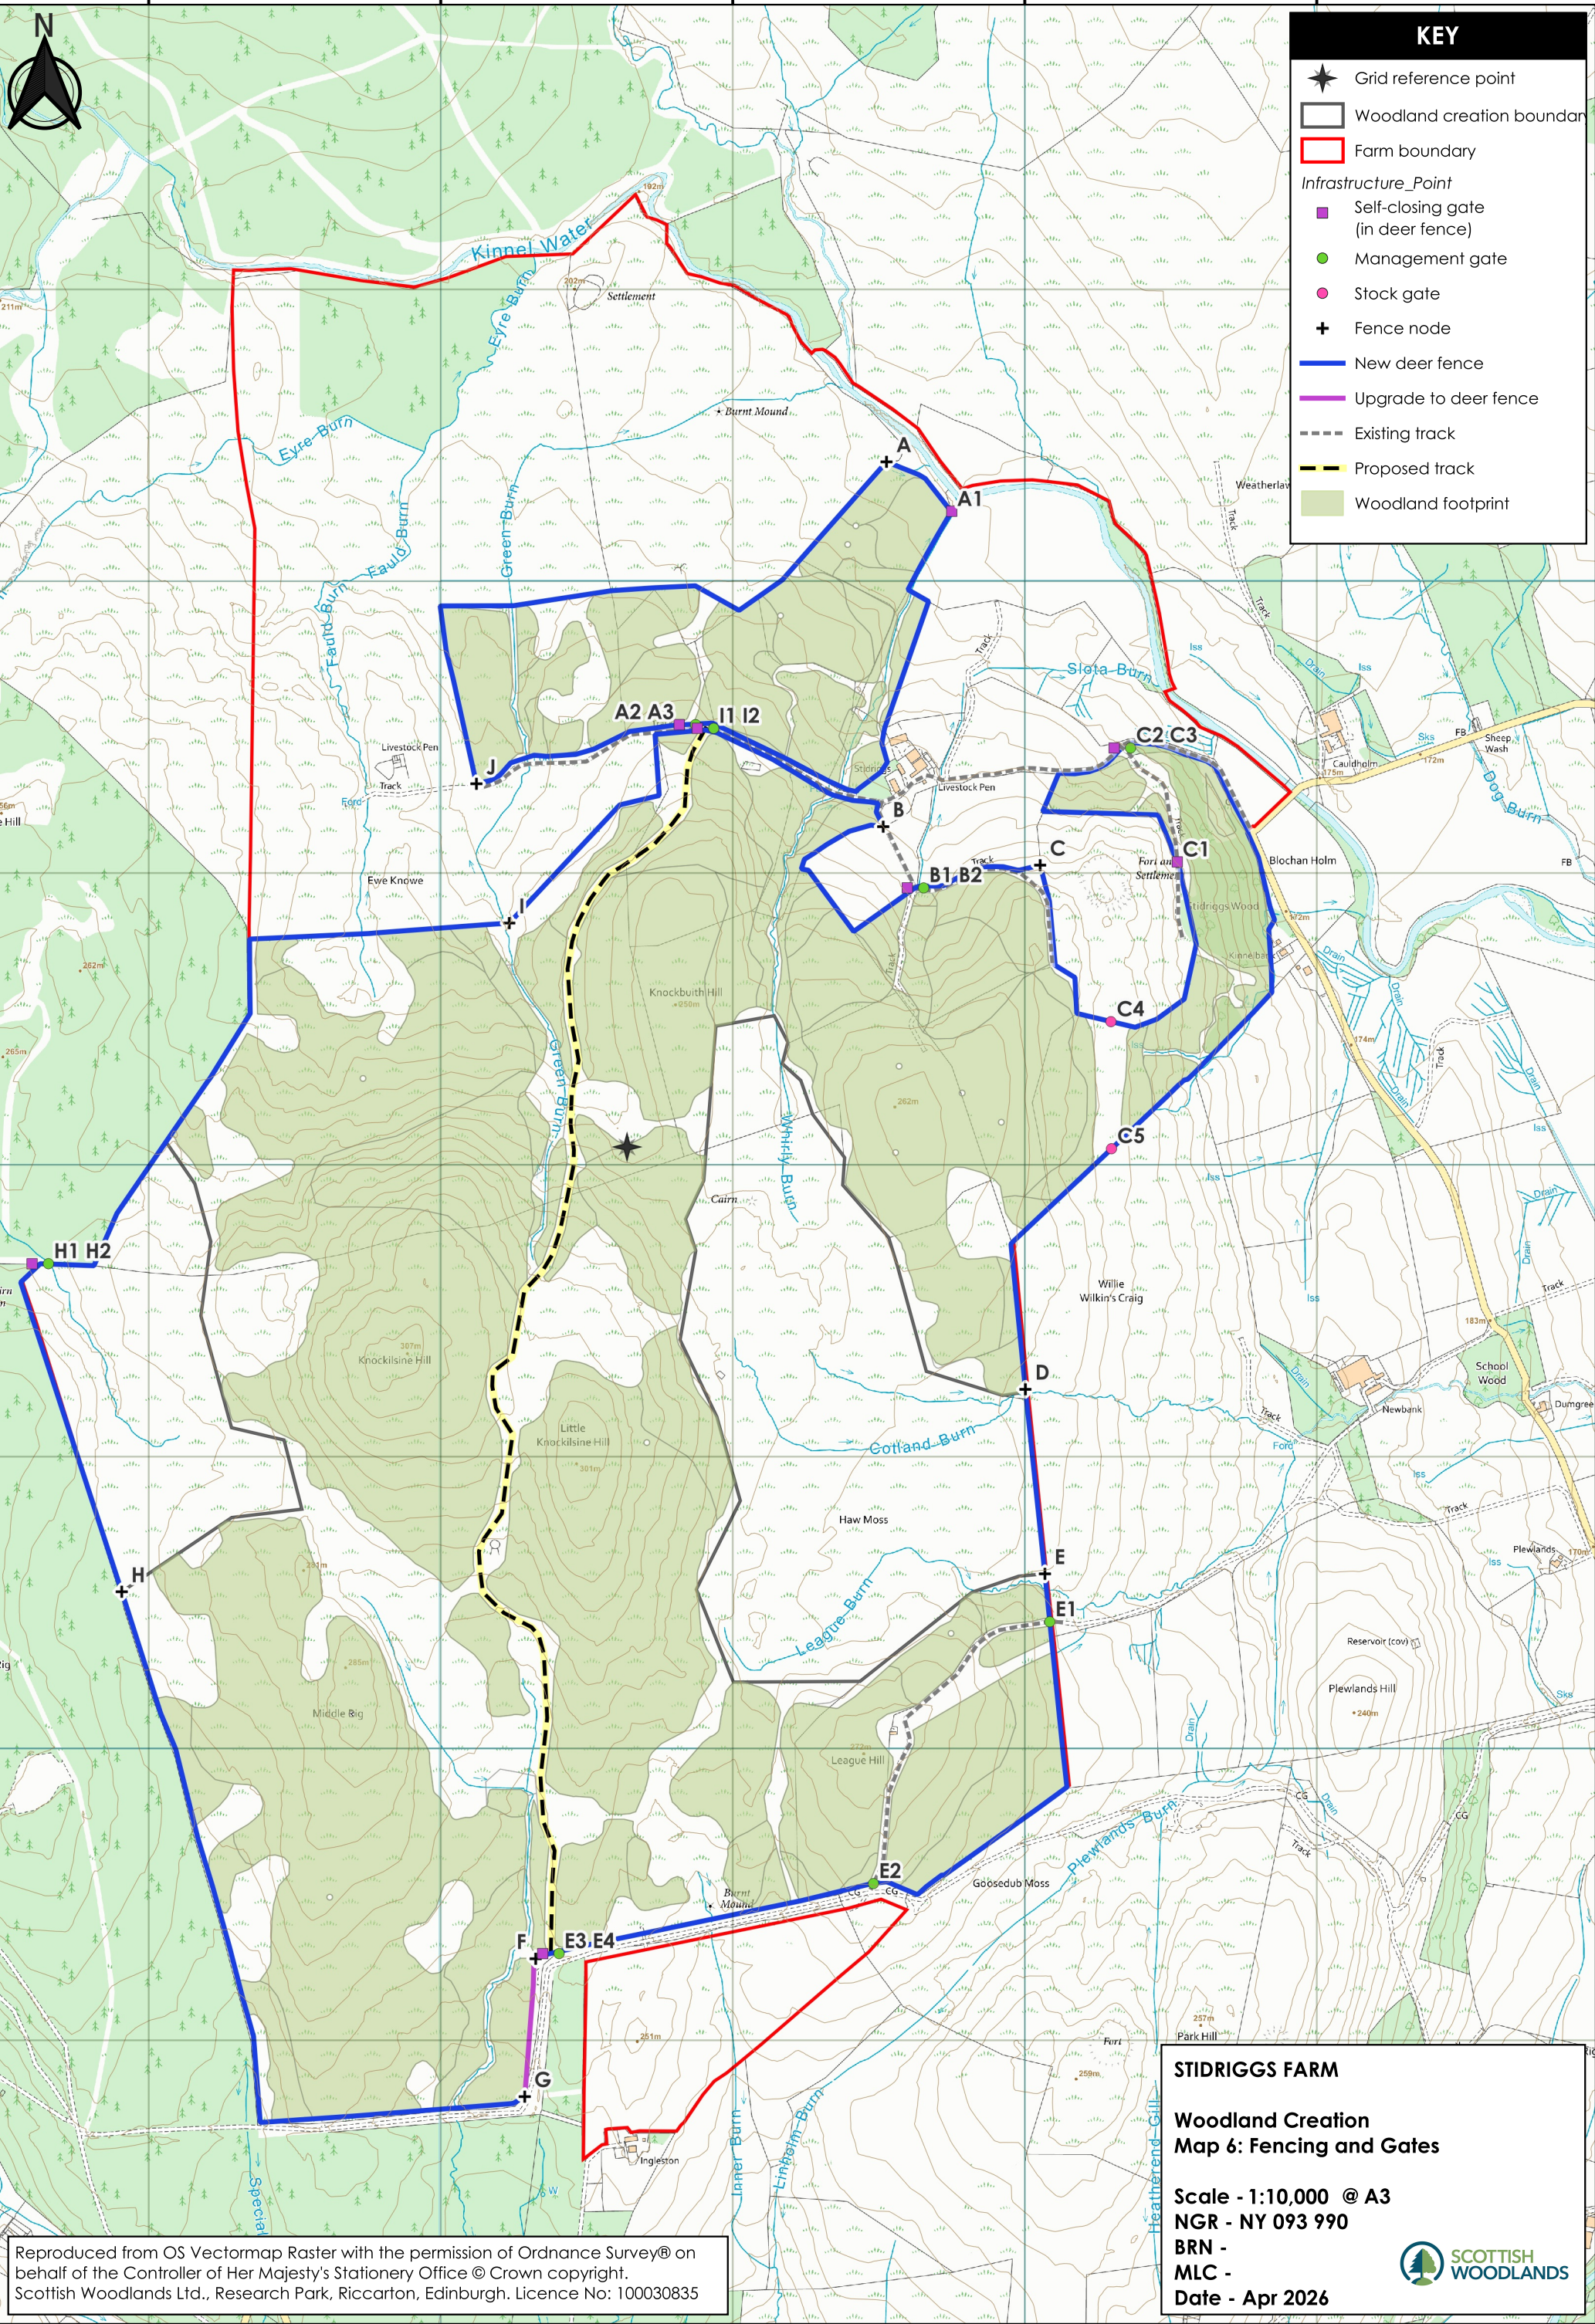

304500

305000

305500

306000

306500

Reproduced from OS Vectormap Raster with the permission of Ordnance Survey® on behalf of the Controller of Her Majesty's Stationery Office © Crown copyright. Scottish Woodlands Ltd., Research Park, Riccarton, Edinburgh. Licence No: 100030835

STIDRIGGS FARM
Woodland Creation
Map 6: Fencing and Gates

Scale - 1:10,000 @ A3
 NGR - NY 093 990
 BRN -
 MLC -
 Date - Apr 2026

304500

305000

305500

306000

306500

600500

600000

599500

599000

598500

598000

597500

600500

600000

599500

599000

598500

598000

597500