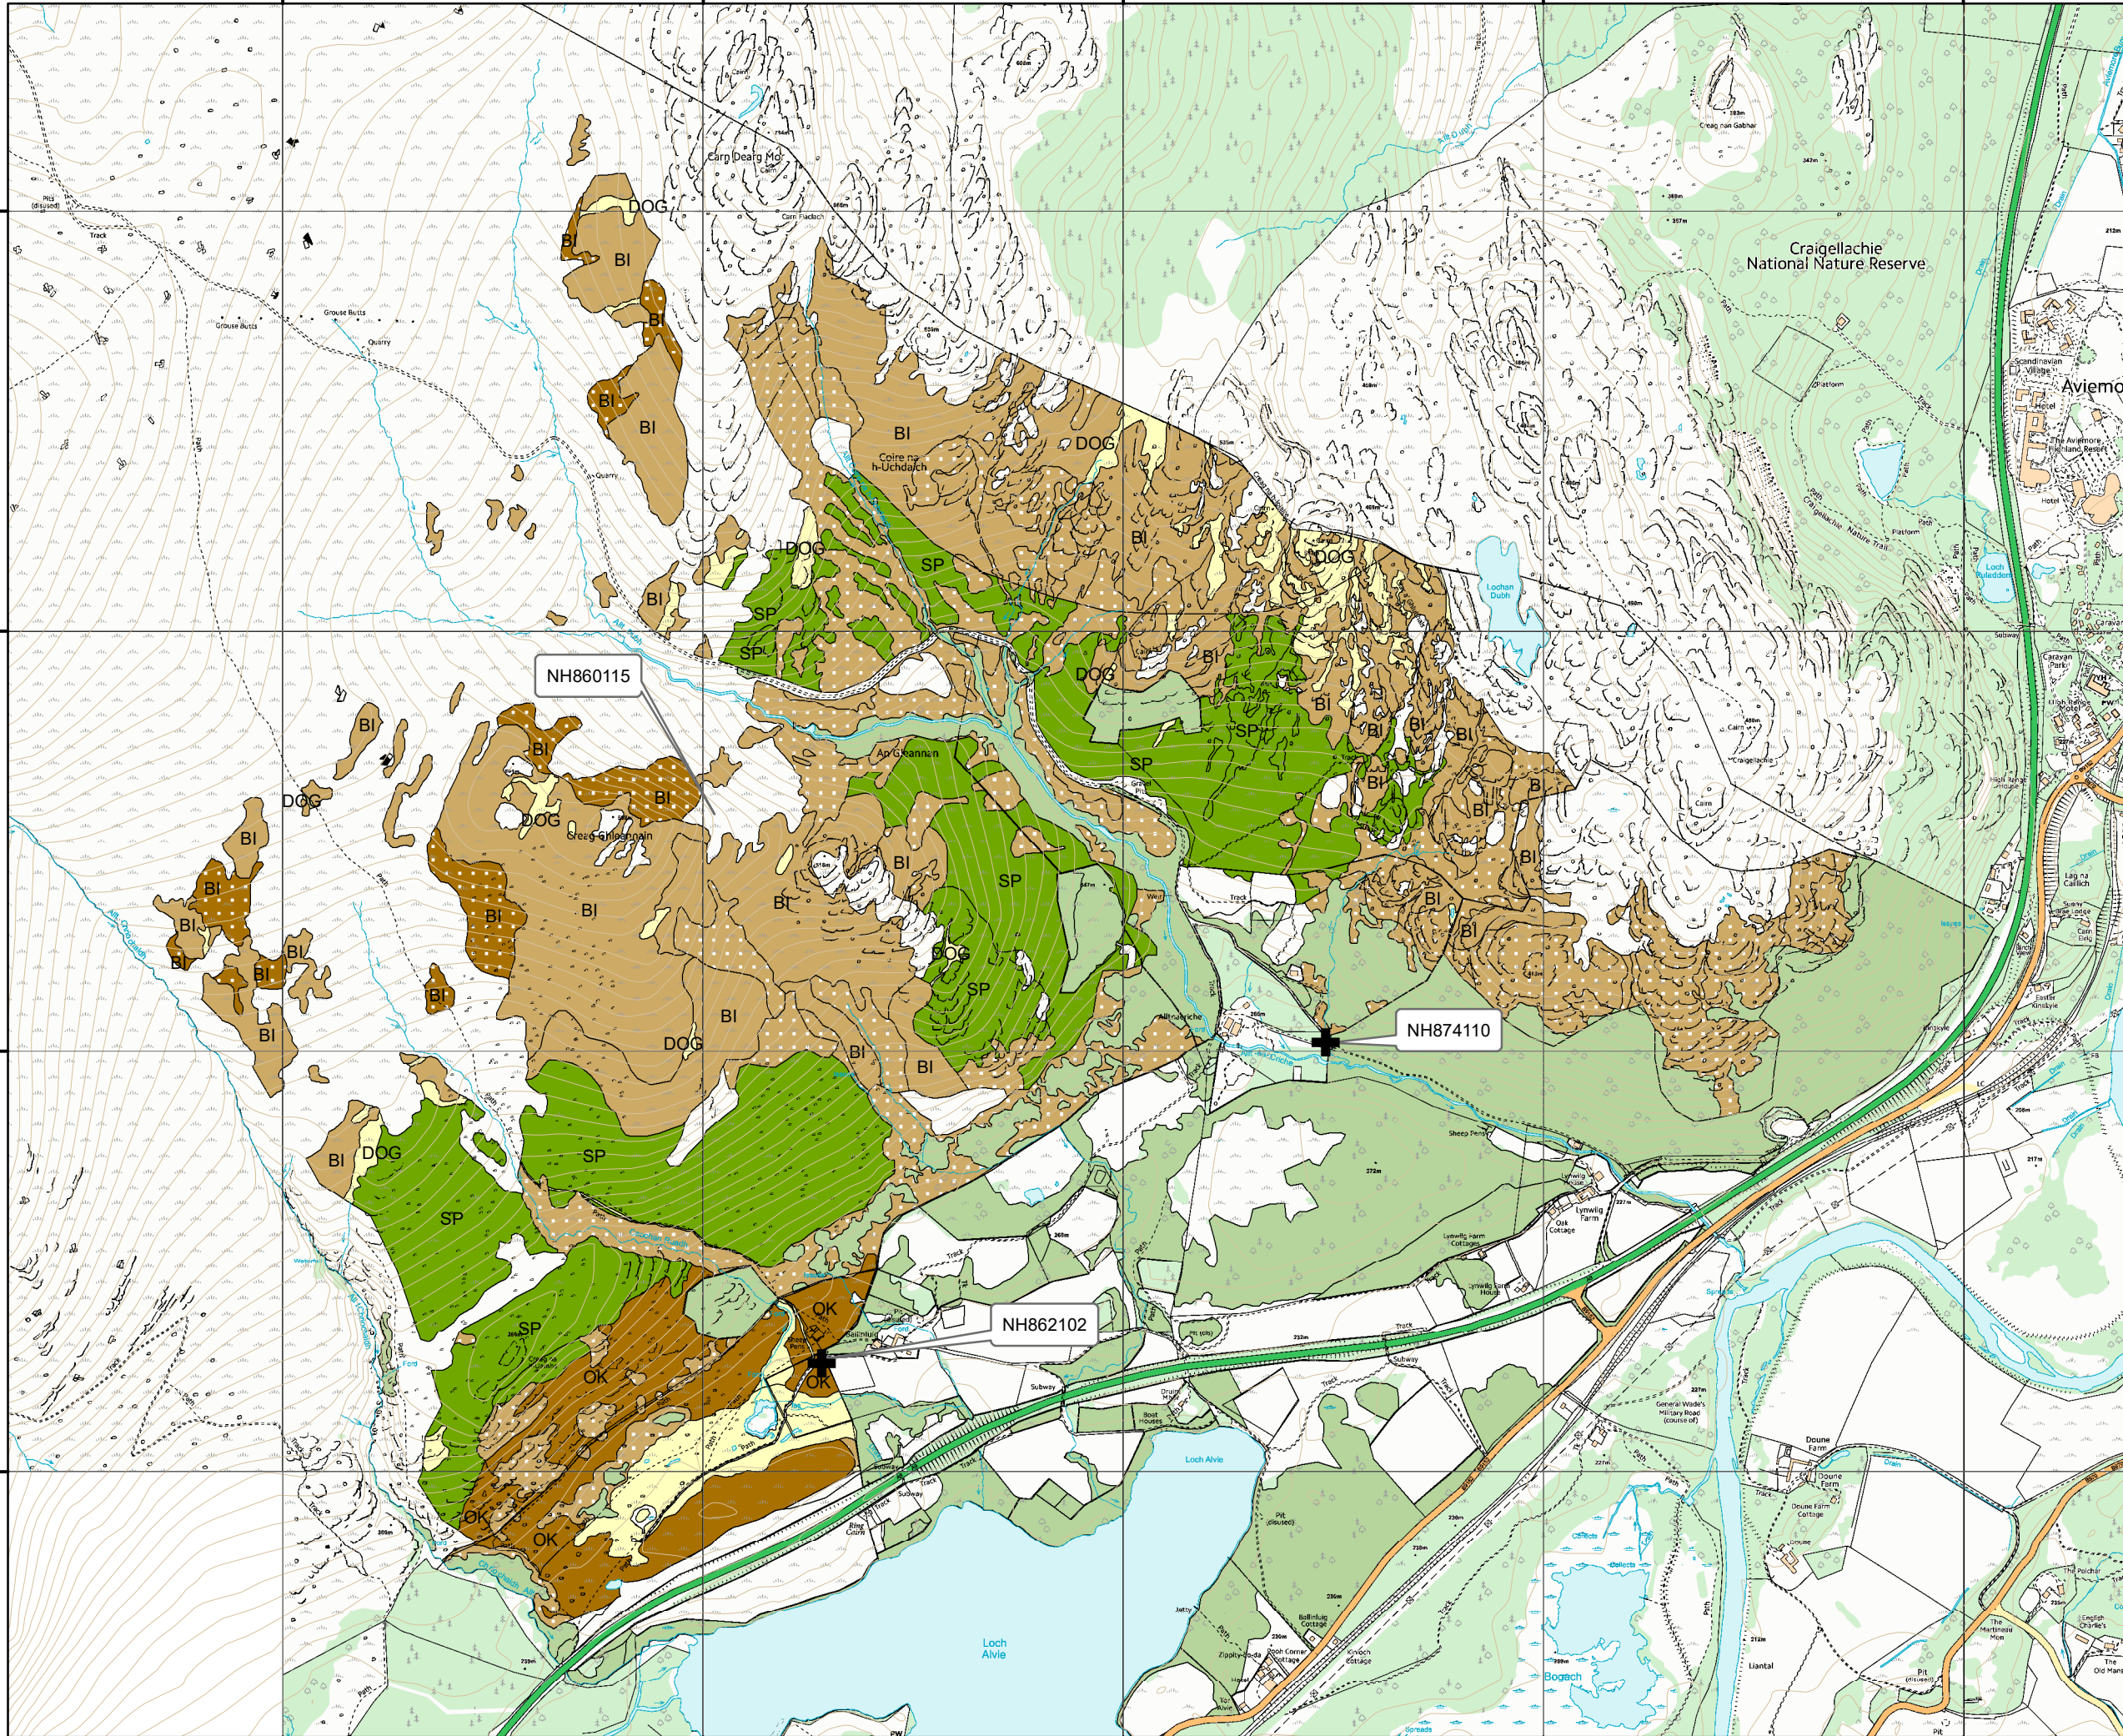

285000

286000

287000

288000

289000

Lost Forest WC  
BRN 326601  
MLC 79/439/0005

Phase 1 Species Map

Created On: 5 Jan 2022

- 10m Contours
- Native W18 Scots Pine
- Native W11 Oak Mix
- Native W4 Upland Birch Mix
- Natural Regeneration
- Low Density Upland Birch Mix
- Open Ground
- Other Land
- Existing Woodland

Scottish Woodlands Ltd  
Research Park, Riccarton  
Edinburgh, EH14 4AP

1:15,000  
Scale Correct at A3

© Crown copyright and database rights 2018  
Ordnance Survey 100030835

285000

286000

287000

288000

289000

813000

813000

812000

812000

811000

811000

810000

810000