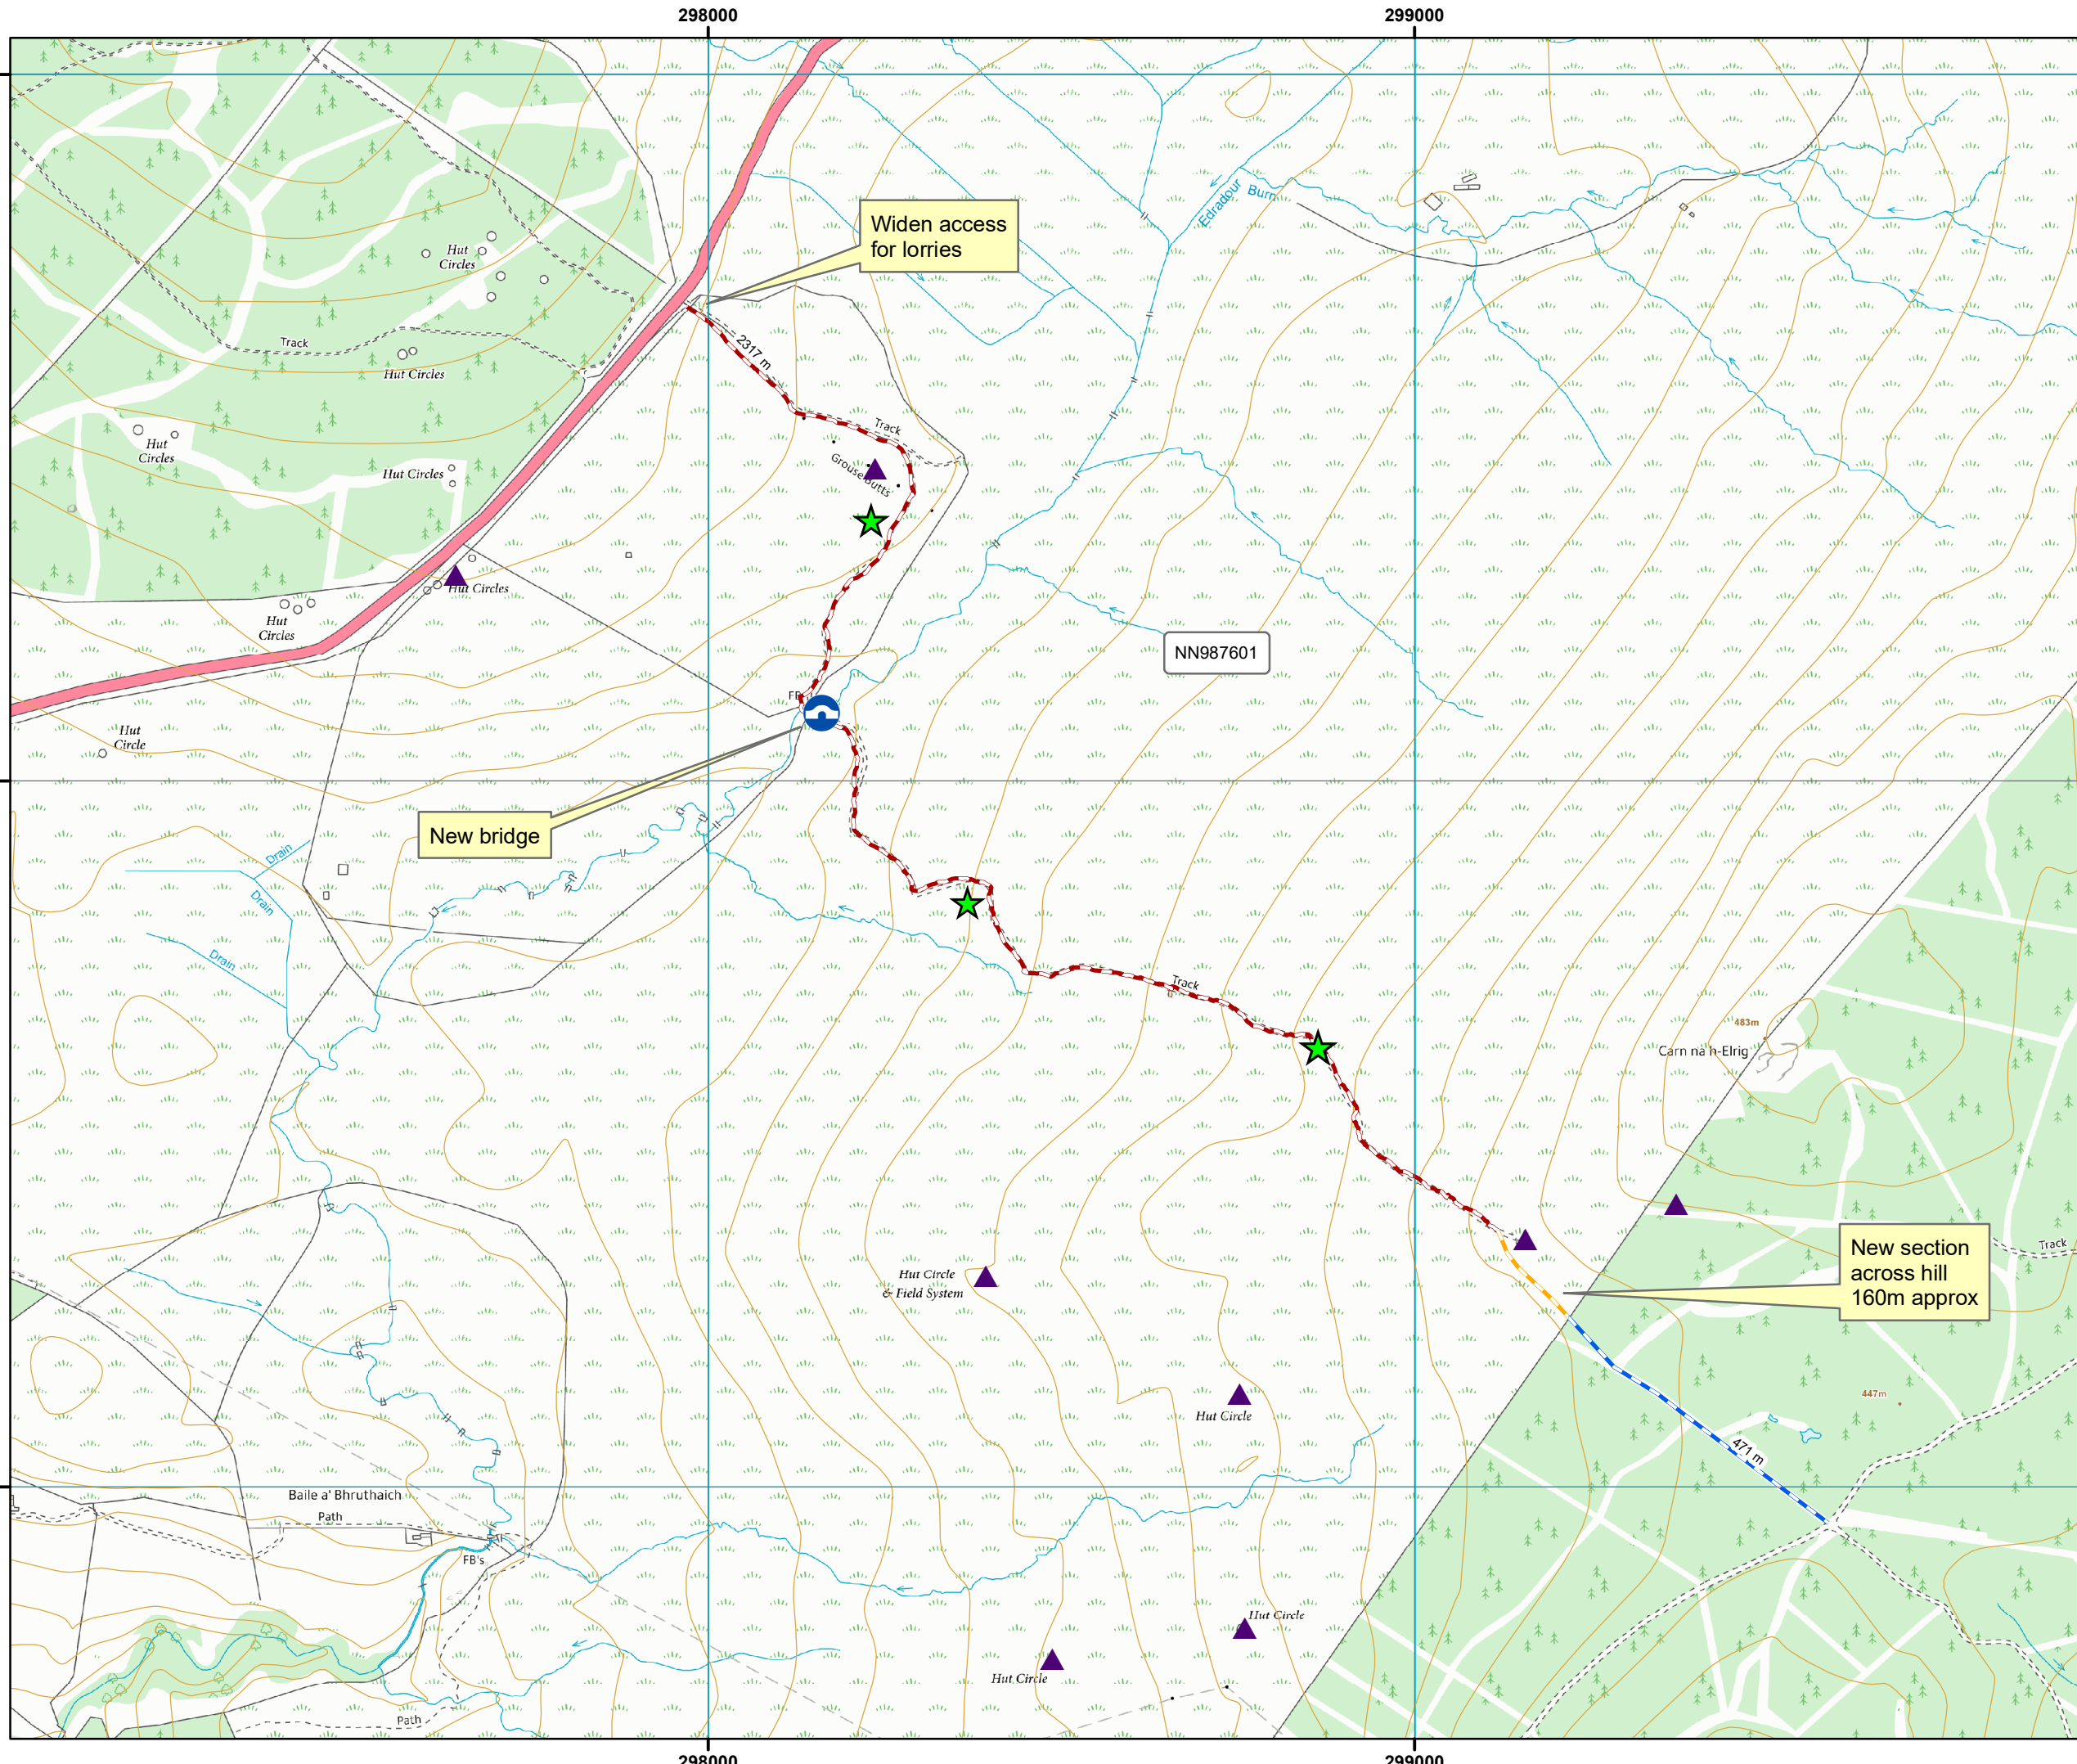

Legend

-  New Road - In Forest
-  Track Upgrade
-  New Road across open hill
-  Historical Feature
-  Quarry Location (temporary)
-  New bridge

Widen access
for lorries

New bridge

New section
across hill
160m approx

NN987601

Grouse butts

Carn na h-Elrig

Baile a' Bhruthaich
Path

FB's

Hut Circle
& Field System

Hut Circle

Hut Circle

Hut Circle

471 m

298000

299000

761000

760000

759000

298000